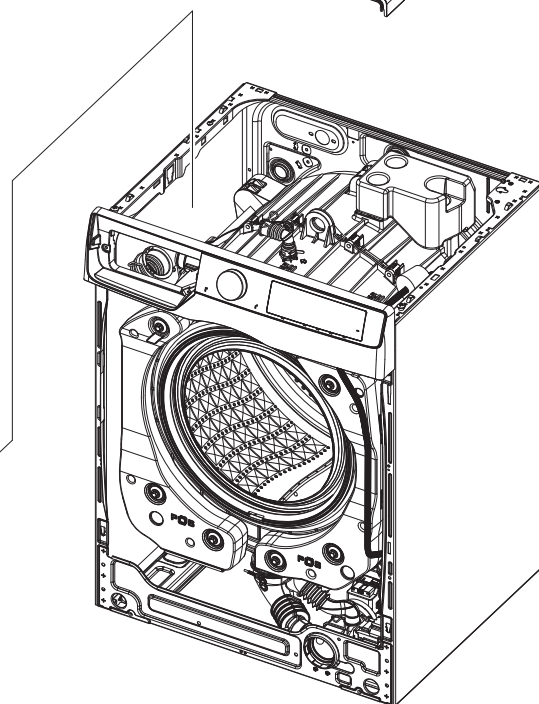

5. ANSAMBLU CARCASĂ - SERTAR DETERGENT

Type	Cod model	Schita nr.	Cod piesă	Descriere
A	WW70T4020CE	1	DC61-03473A	CARCASA INFERIOARA - DISPENSER DETERGENT
	WW70T4020CH			
	WW70T4020CW			
	WW70T4020EE			
	WW70T4040CE			
	WW70T4040EE			
	WW70T4042CE	2	DC97-17347A	ANSAMBLU CARCASĂ - SERTAR DETERGENT
	WW70T4042CX			
	WW70T4042EE			
	WW70T4540TE			
	WW70T4541TE			
	WW70T4543AE