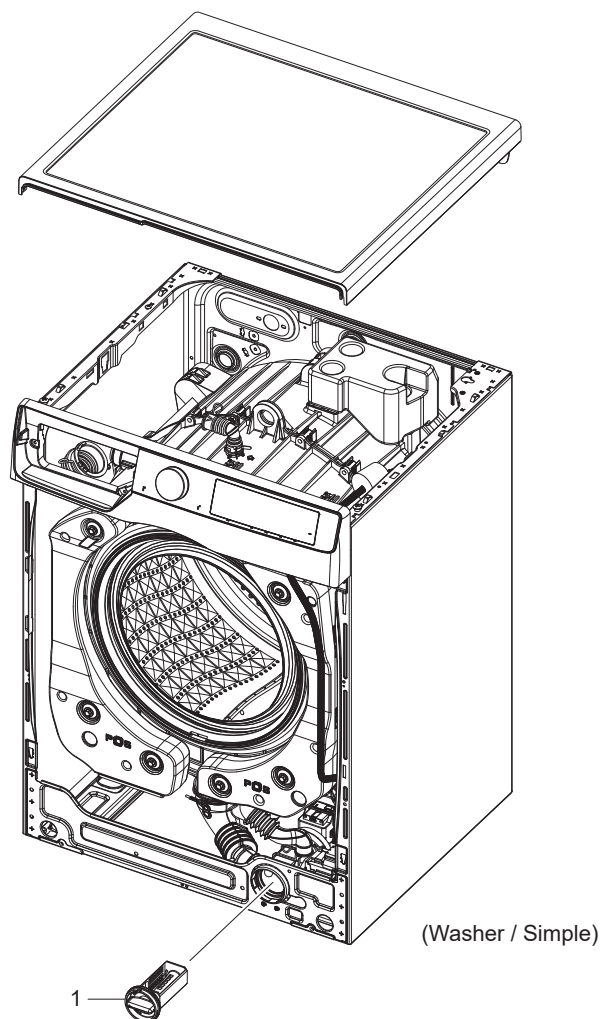

6. ANSAMBLU FILTRU

Schita nr.	Type	Subclasa nr.	Cod model	Cod piesă	Descriere
1		Toate modelele		DC97-15695A	ANSAMBLU FILTRU
				DC97-15695C	ANSAMBLU FILTRU