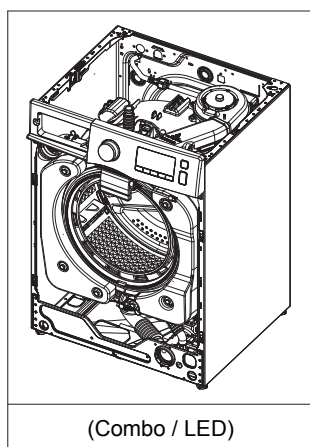

3. GARNITURA HUBLOU_MAȘINI DE SPĂLAT CU USCĂTOR

Type	Cod model	Schita nr.	Cod piesă	Descriere
A	WD10T634DBH	1	DC97-22330A	GARNITURA HUBLOU
	WD10T654ABH			
	WD10T654DBH			
	WD10T654DBN	2	DC91-12078E	ANSAMBLU FIXARE GARNITURA
	WD15T634CBH			
	WD10T734DBH			
	WD10T754ABT			
	WD10T754DBH			
	WD11T754AWH			
	WD80T954DSH			
	WD90T954ASH	3	DC91-12077G	ANSAMBLU PRINDERE GARNITURA
	WD90T954ASX			
	WD90T954DSH			
	WD90T984ASE			
	WD90T984ASH			
	WD90T984DSH			
	WD90T984DSX			
	WD91T984ASH			
	WD95T954ASE