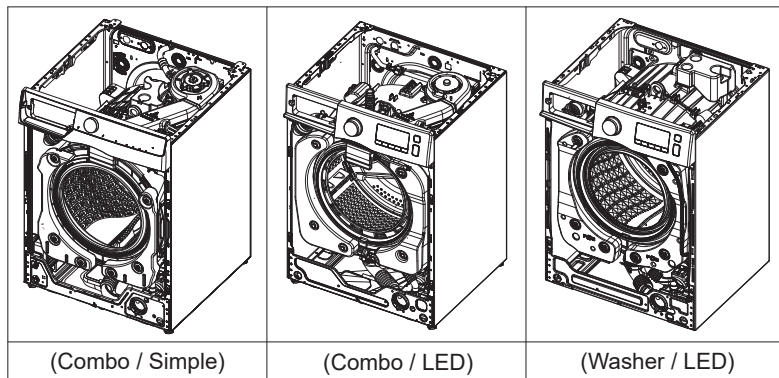

5. ANSAMBLU CARCASĂ - SERTAR DETERGENT

Type	Cod model	Schita nr.	Cod piesă	Descriere
A	WW70T4020CE	1	DC61-03473A	CARCASA INFERIOARA - DISPENSER DETERGENT
	WW70T4020CH			
	WW70T4020CW			
	WW70T4020EE			
	WW70T4040CE			
	WW70T4040EE			
	WW70T4042CE	2	DC97-17347A	ANSAMBLU CARCASĂ - SERTAR DETERGENT
	WW70T4042CX			
	WW70T4042EE			
	WW70T4540TE			
	WW70T4541TE			
	WW70T4543AE