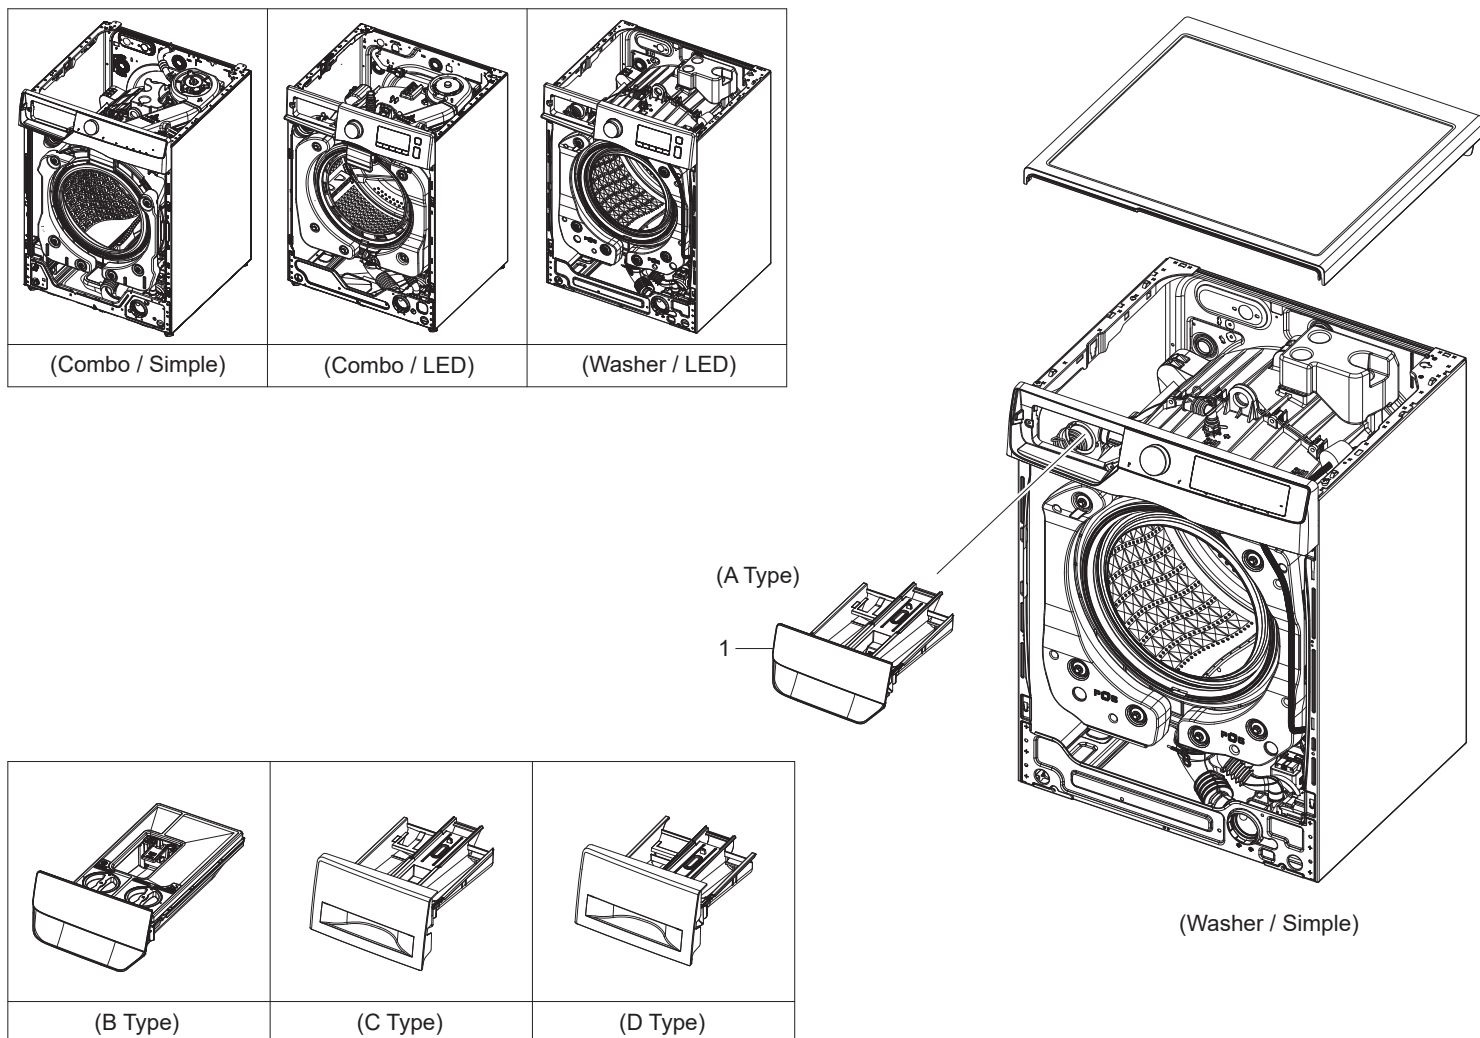

4. ANSAMBLU SERTAR DETERGENT

Schita nr.	Type	Subclasa nr.	Cod model	Cod piesă	Descriere
1	A	1	WW80T554DAN	DC97-22381K	ANSAMBLU SERTAR DETERGENT
			WW90T554DAN		
			WW90T604CLN		
		2	WD10T654DBN	DC97-22250A	ANSAMBLU SERTAR DETERGENT
			WD90T654DBN		
			WD80T754ABN		
			WW10T554DAN		
WW90T554DAN