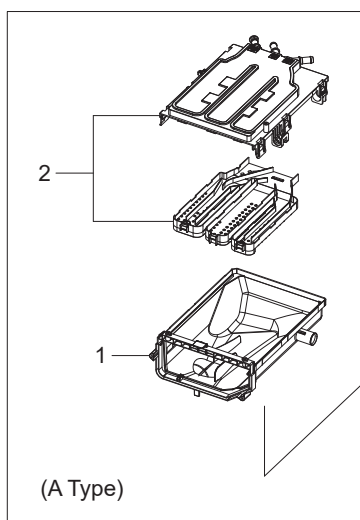

5. ANSAMBLU CARCASĂ - SERTAR DETERGENT

Type	Cod model	Schita nr.	Cod piesă	Descriere
A	WW70T4020CE	1	DC61-03473A	CARCASA INFERIOARA - DISPENSER DETERGENT
	WW70T4020CH			
	WW70T4020CW			
	WW70T4020EE			
	WW70T4040CE			
	WW70T4040EE			
	WW70T4042CE	2	DC97-17347A	ANSAMBLU CARCASĂ - SERTAR DETERGENT
	WW70T4042CX			
	WW70T4042EE			
	WW70T4540TE			
	WW70T4541TE			
	WW70T4543AE