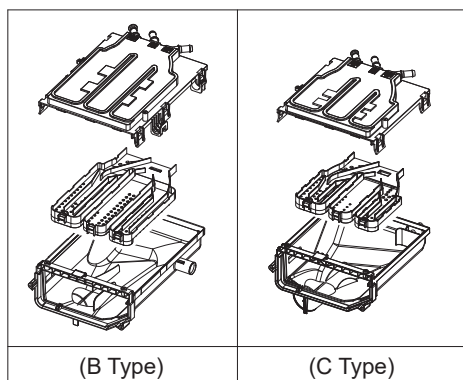

5. ANSAMBLU CARCASĂ - SERTAR DETERGENT

Type	Cod model	Schita nr.	Cod piesă	Descriere
A	WW70T4020CE	1	DC61-03473A	CARCASA INFERIOARA - DISPENSER DETERGENT
	WW70T4020CH			
	WW70T4020CW			
	WW70T4020EE			
	WW70T4040CE			
	WW70T4040EE			
	WW70T4042CE	2	DC97-17347A	ANSAMBLU CARCASĂ - SERTAR DETERGENT
	WW70T4042CX			
	WW70T4042EE			
	WW70T4540TE			
	WW70T4541TE			
	WW70T4543AE