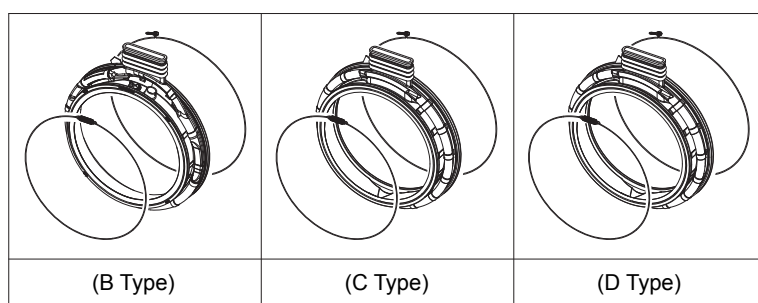

3. GARNITURA HUBLOU_MAȘINI DE SPĂLAT CU USCĂTOR

Type	Cod model	Schita nr.	Cod piesă	Descriere
A	WD10T634DBH	1	DC97-22330A	GARNITURA HUBLOU
	WD10T654ABH			
	WD10T654DBH			
	WD10T654DBN	2	DC91-12078E	ANSAMBLU FIXARE GARNITURA
	WD15T634CBH			
	WD10T734DBH			
	WD10T754ABT			
	WD10T754DBH			
	WD11T754AWH			
	WD80T954DSH			
	WD90T954ASH	3	DC91-12077G	ANSAMBLU PRINDERE GARNITURA
	WD90T954ASX			
	WD90T954DSH			
	WD90T984ASE			
	WD90T984ASH			
	WD90T984DSH			
	WD90T984DSX			
	WD91T984ASH			
	WD95T954ASE